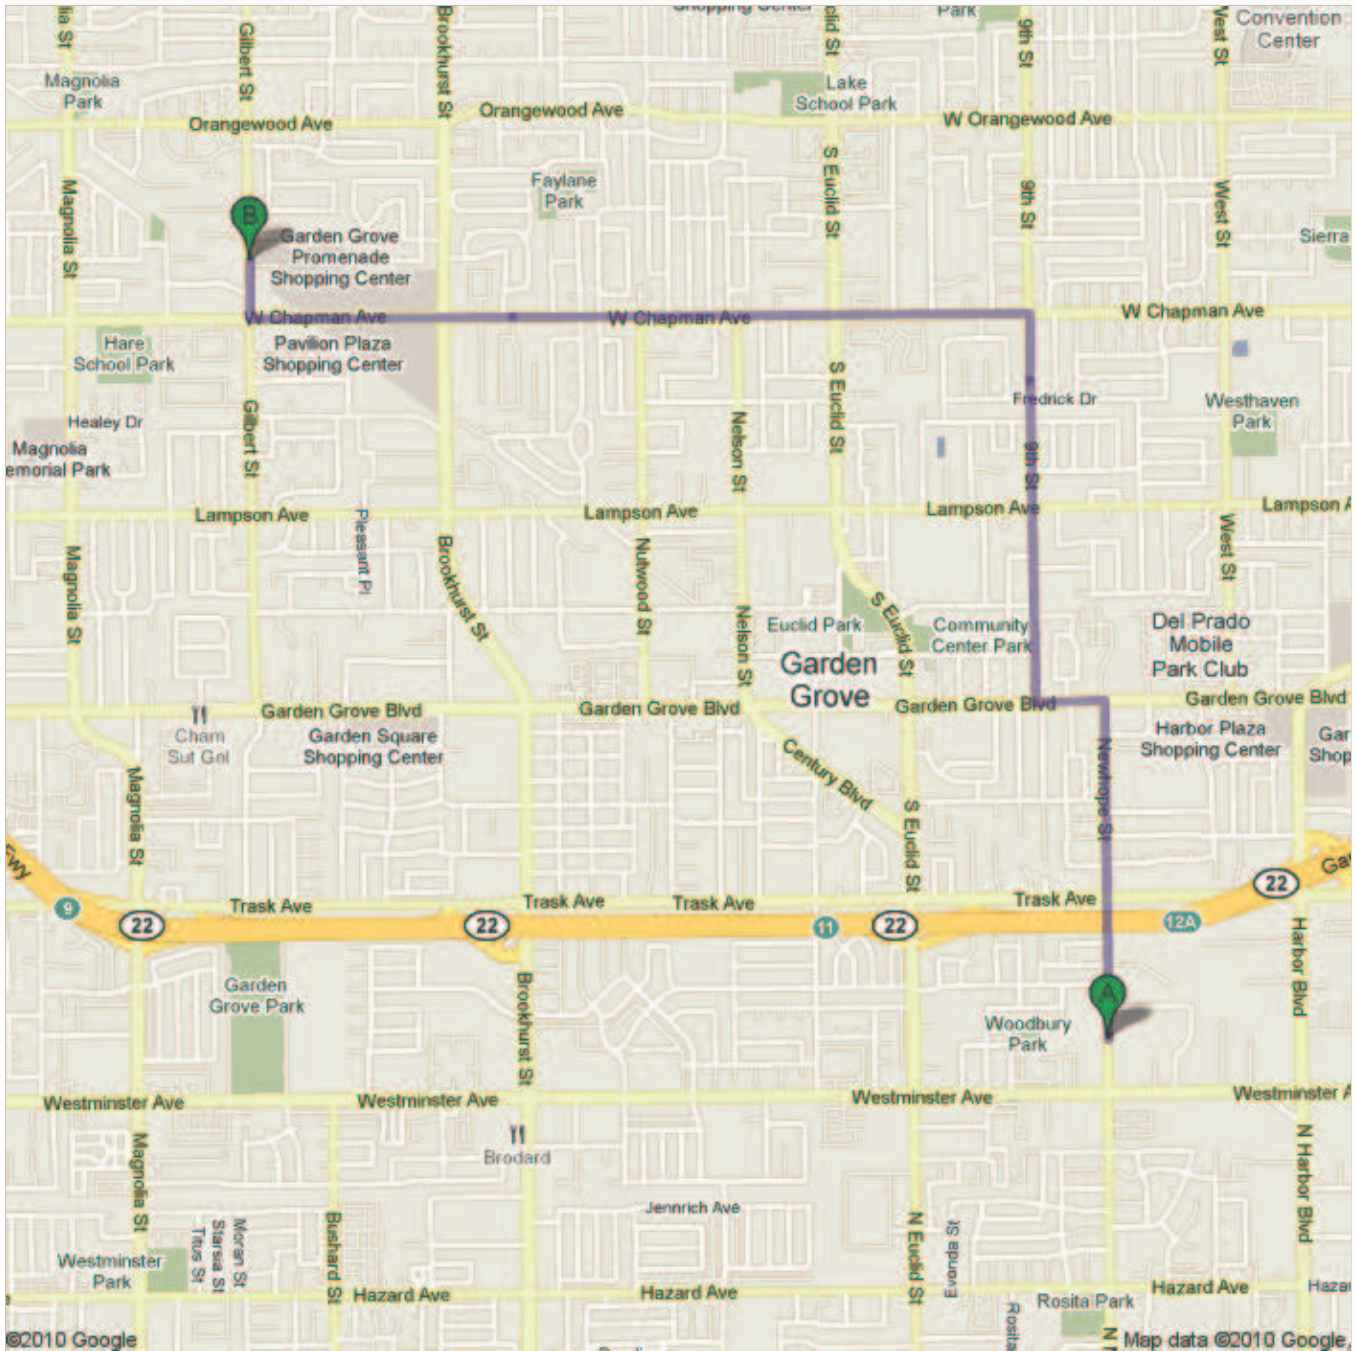

Directions to 11822 Gilbert St, Garden Grove, CA 92841

4.2 mi – about 11 mins

**JOB SITE LOCATION
GILBERT STREET N/O
CHAPMAN AVE**

 13802 Newhope St, Garden Grove, CA 92843

- | | | |
|---|--|---------------------------|
|  | 1. Head north on Newhope St toward Anabel Ave
About 2 mins | go 0.9 mi
total 0.9 mi |
|  | 2. Turn left at Garden Grove Blvd
About 1 min | go 0.2 mi
total 1.0 mi |
|  | 3. Take the 2nd right onto S 9th St
About 2 mins | go 1.0 mi
total 2.0 mi |
|  | 4. Turn left at W Chapman Ave
About 5 mins | go 2.0 mi
total 4.1 mi |
|  | 5. Turn right at Gilbert St
Destination will be on the right | go 0.1 mi
total 4.2 mi |

 11822 Gilbert St, Garden Grove, CA 92841

These directions are for planning purposes only. You may find that construction projects, traffic, weather, or other events may cause conditions to differ from the map results, and you should plan your route accordingly. You must obey all signs or notices regarding your route.

Map data ©2010 Google

Directions weren't right? Please find your route on maps.google.com and click "Report a problem" at the bottom left.